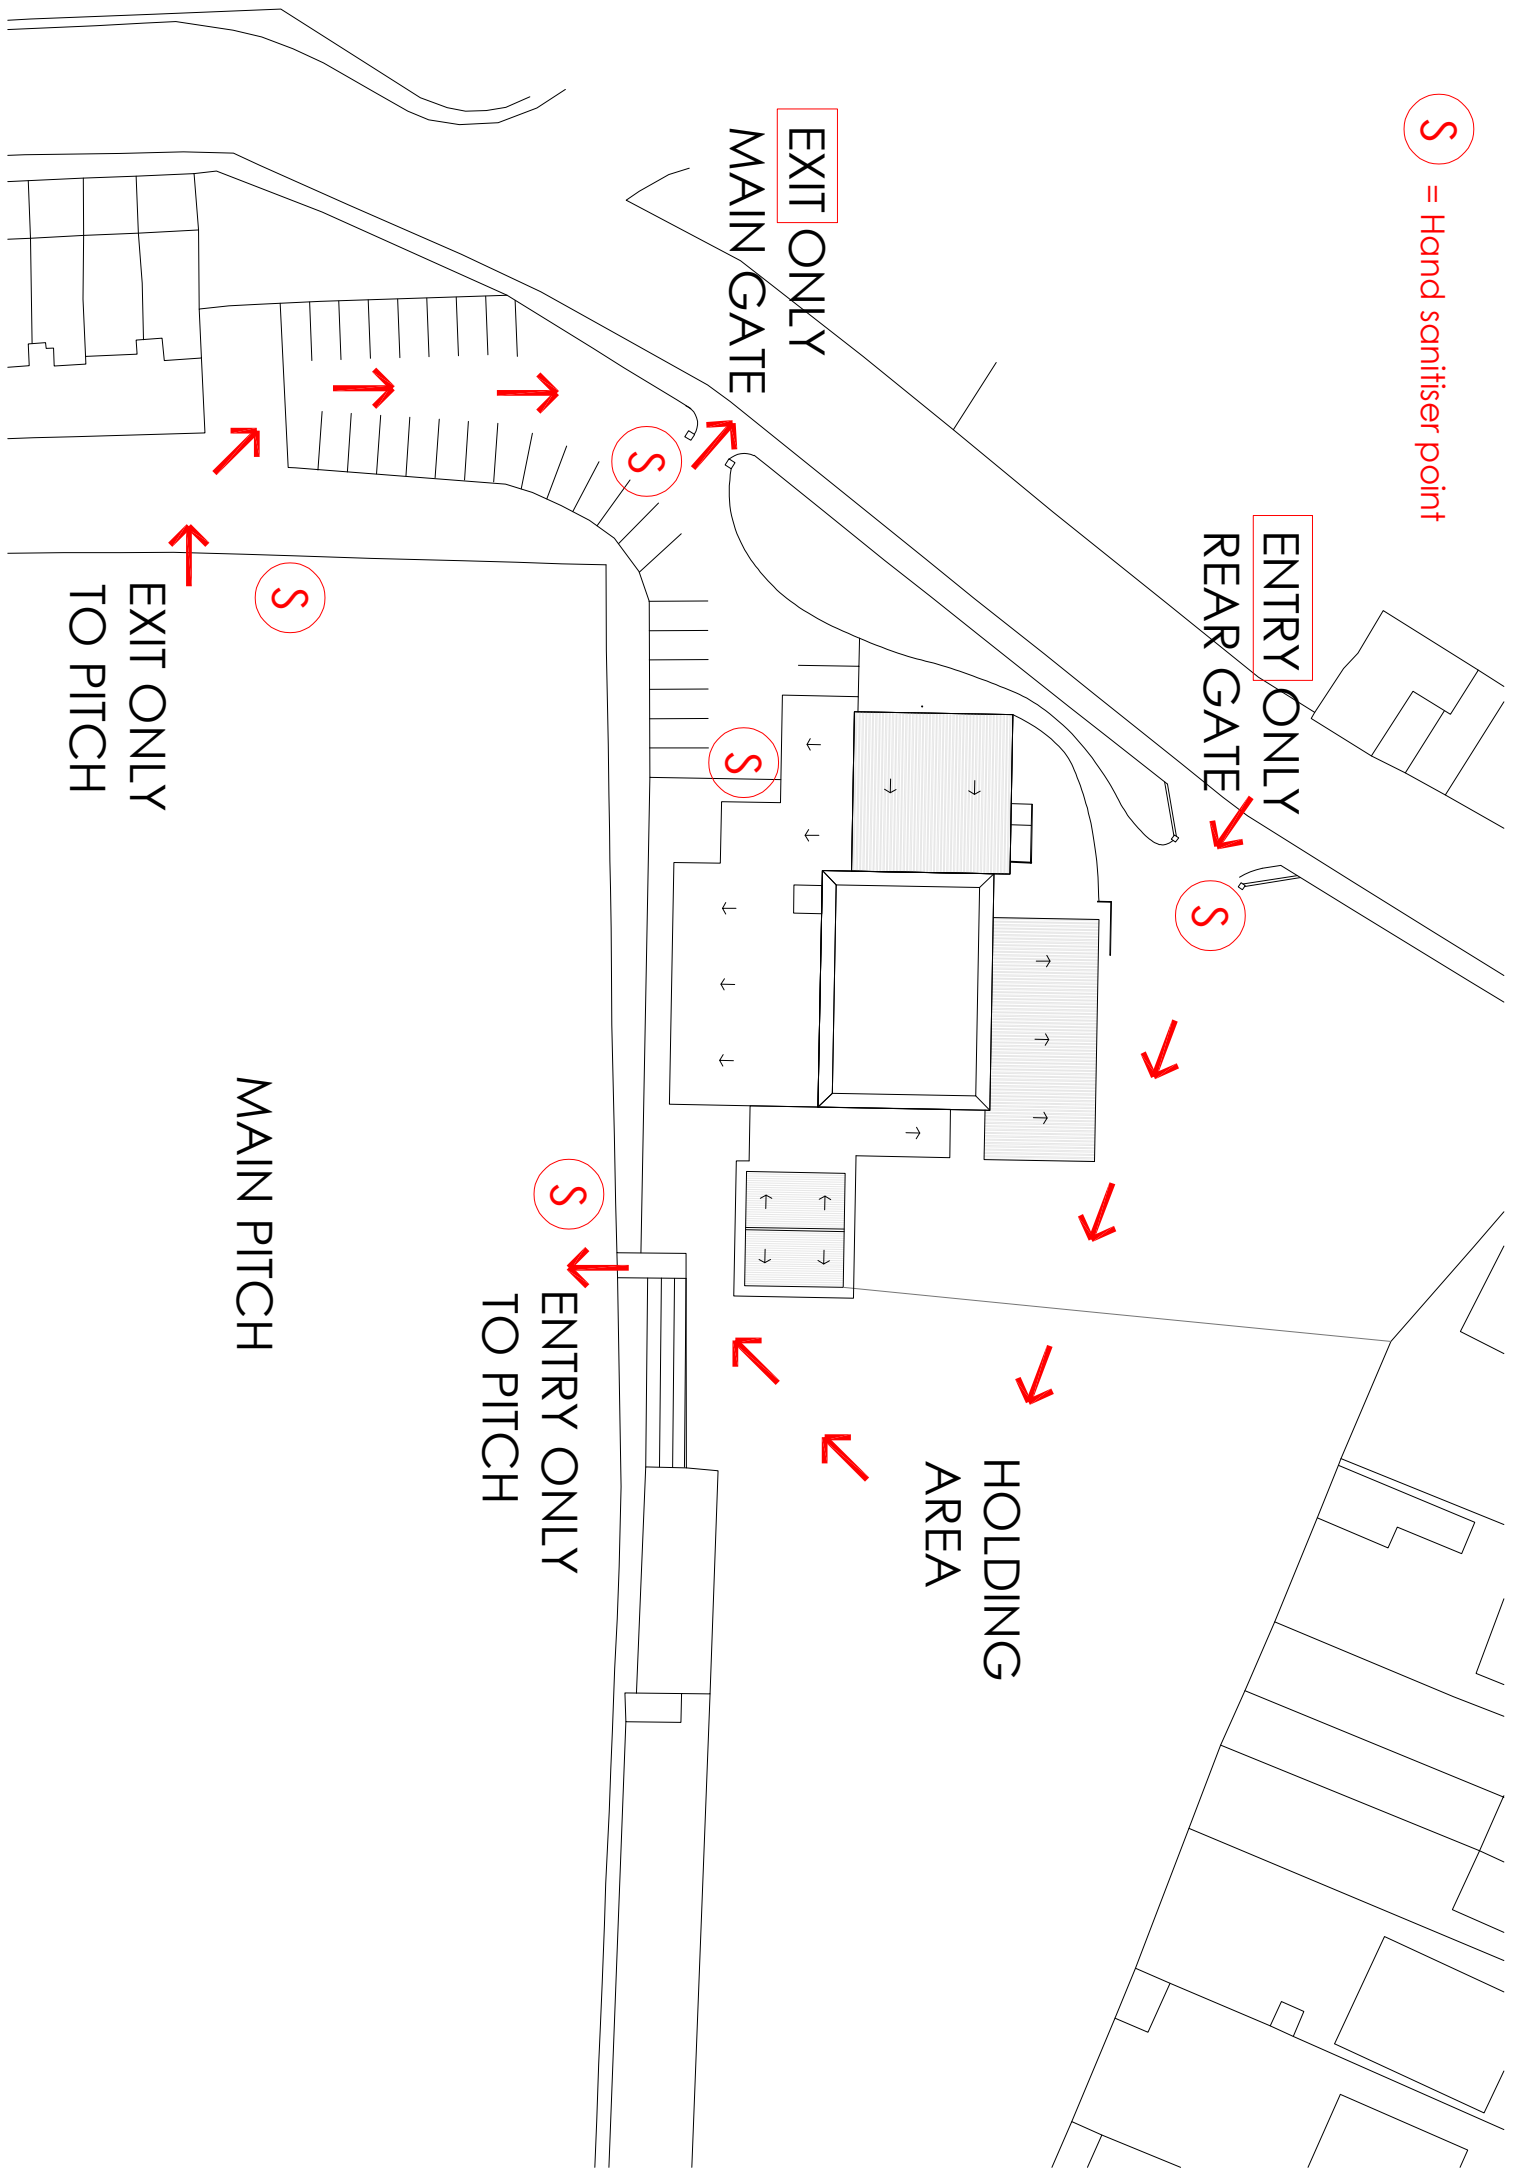

(S) = Hand sanitiser point

ENTRY ONLY
REAR GATE

EXIT ONLY
MAIN GATE

HOLDING
AREA

MAIN PITCH

ENTRY ONLY
TO PITCH

EXIT ONLY
TO PITCH